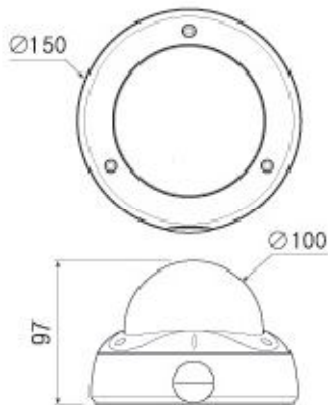

Baek 650WDR

PIXIM Dome Camera

Dimensions in mm

Important Features

- Pixim 1/3" High-Resolution ORCA Sensor
- Good Colour Quality
- Resolution 540TVL
- Industry-best WDR Performance
- Minimum ill. Low 0.08 Lux
- 2.9mm~10mm Vari-Focal DC Auto Iris Lens
- Motion Detection
- Auto White Balance, OSD
- Day & Night(digital change)
- Privacy Zone masking
- 3-Axis Rotation
- Waterproof (IP66)

Technical Document

Technical Specification

Image Pick-up Device	1/3" Pixim DPS Orca
Effective Pixels	720 x 540
Horizontal Resolution	Max 540TVL, 480 TVL Normal
Scanning Frequency	15,734 Hz(H) 59.944 (V)
Signal System	NTSC/PAL
Minimum Illumination	Colour: 0.4 Lux @F:12 Sense-up 32x 0.08 Lux
Day & Night	D&N Function by Digital Change: Auto/Off
Sharpness	Level 1~16
White Balance	Auto/AWB/Manual
Back Light	On/Off
DSS	Off/2 fields~32 fields
DNR	ON / OFF
AGC	Low/Mode/High
Wide Dynamic Range	Max 120dB/ 17 bit
Privacy Zone masking	6 Zones
Setup Place	Indoor/Outdoor/Fluorescent/Custom/Lobby
Camera ID	On/Off
SN Ratio	More than 50dB
Video Output	Composite video Output 75Ω terminated
OSD	Built in
Operating Temperature	-10° to 50°
Dimension	150 x 97 (Dia x H)
Weight	~1.2Kg
Power Consumption	Max 2.5W
Power Supply	DC 12V±10%