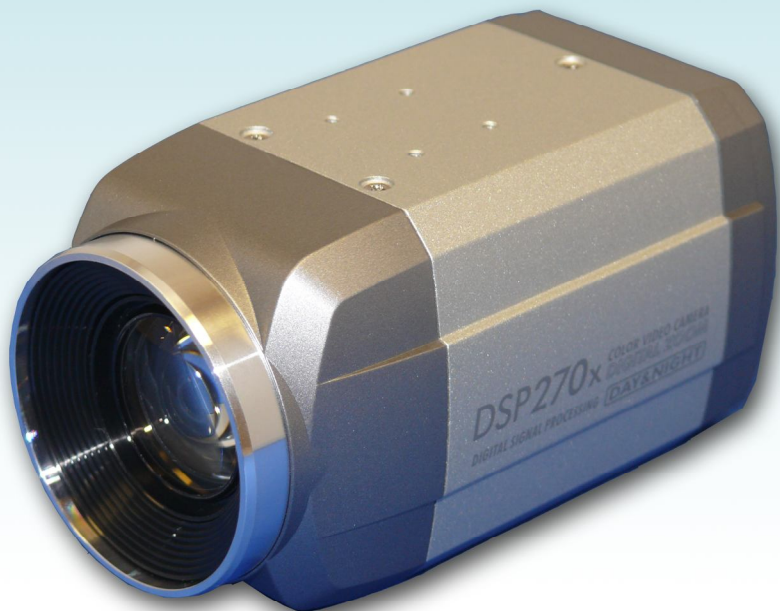

# BK 485TDN Zoom Camera

## Features

- High Resolution 580 TVL
- 27x Zoom Lens
- True Day/Night
- Auto Focus
- On Screen Display

## Specifications

CCD	1/4" Sony Super HAD
Resolution	580TVL Colour
Pixels (Effective)	752 x 582
Min Illumination	0.5 Lux (Day) 0.1 Lux Night)
Angle of view	55.21° - 2.12°
Lens	3.6 - 97.2mm Zoom Lens
Zoom	27x Optical 10x Digital
Focus	Push or Auto
Dimensions	65 x 62 x 122mm